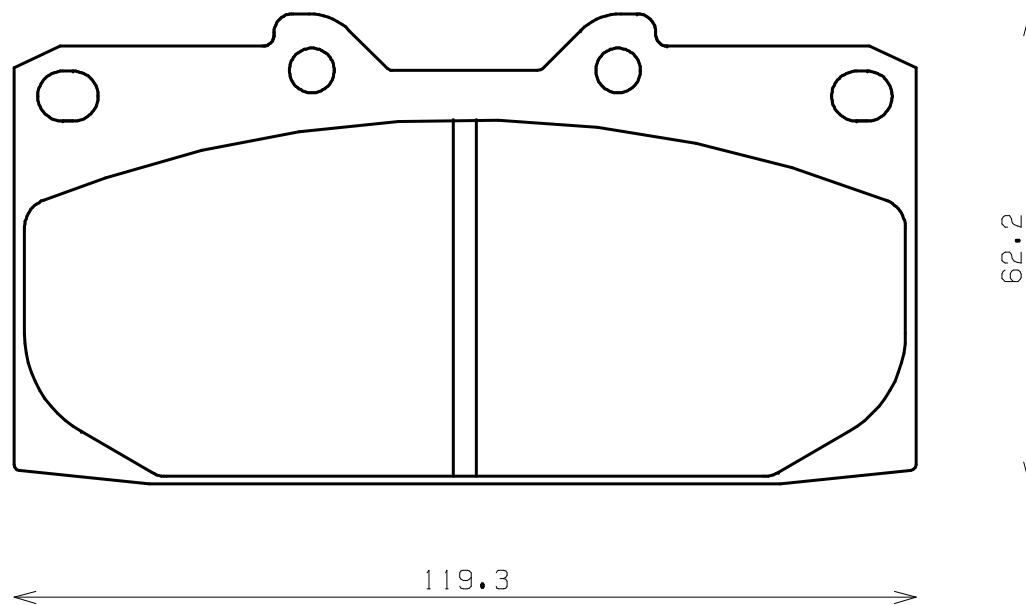

*ENDLESS*

Thickness : 13.0

Part No : EP527