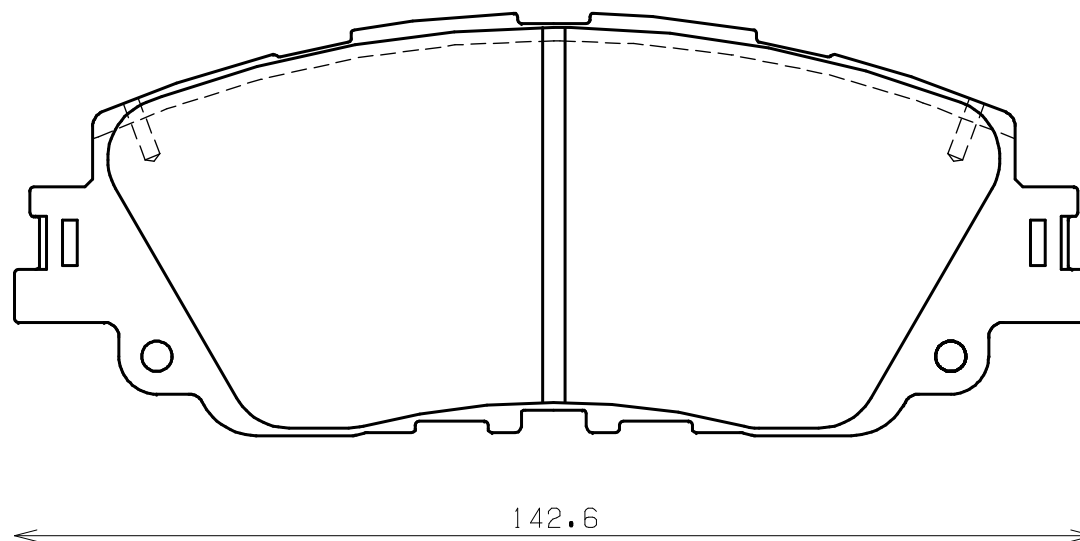

*ENDLESS*

Thickness : 16.5

Part No : EP531