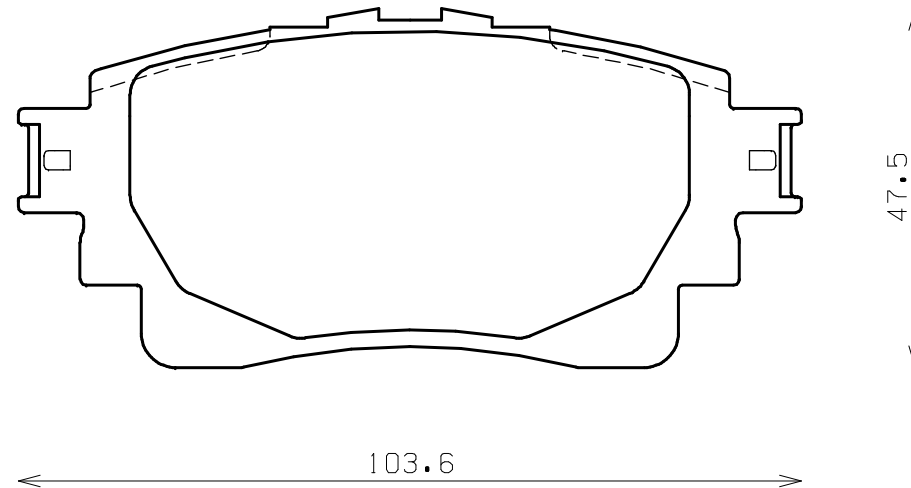

*ENDLESS*

Thickness : 15.0

Part No : EP534