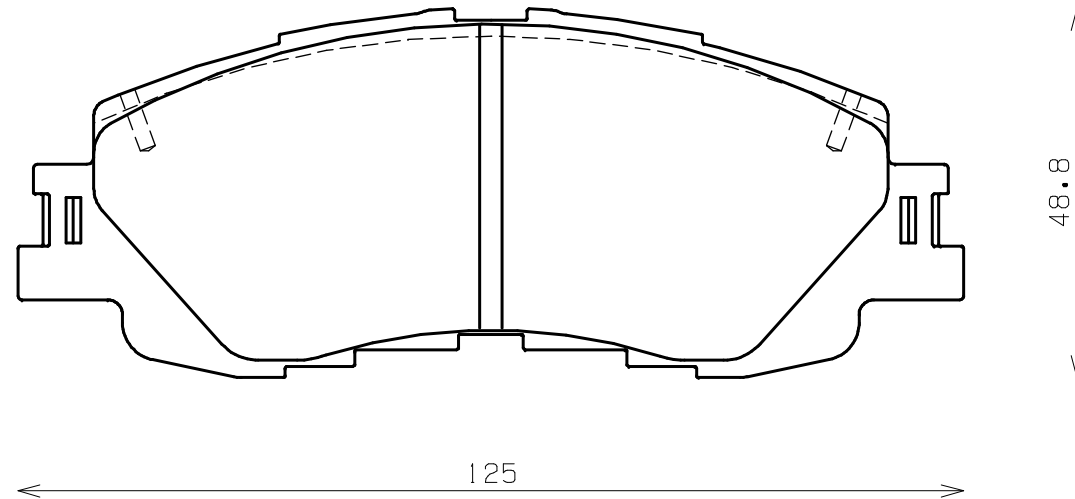

*ENDLESS*

Thickness : 16.5

Part No : EP553