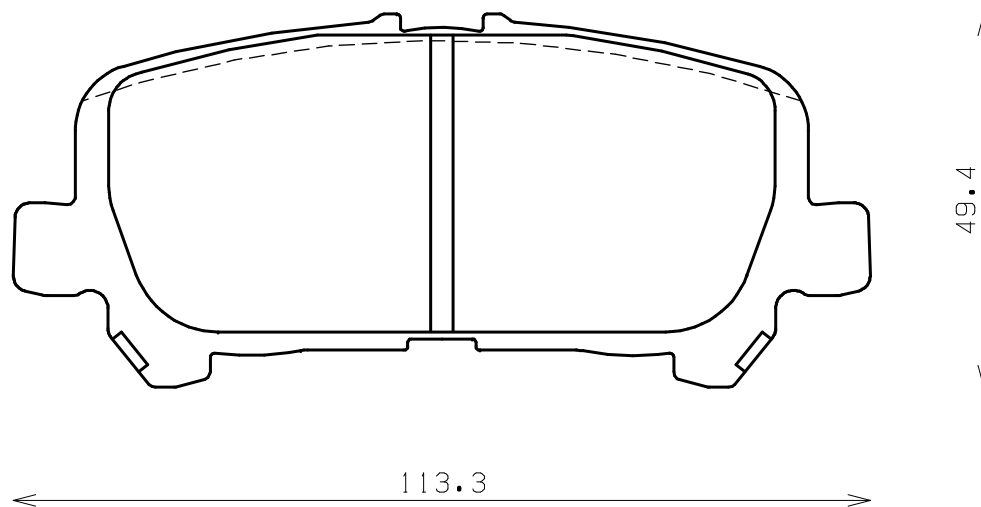

*ENDLESS*

Thickness : 17.5

Part No : EP555