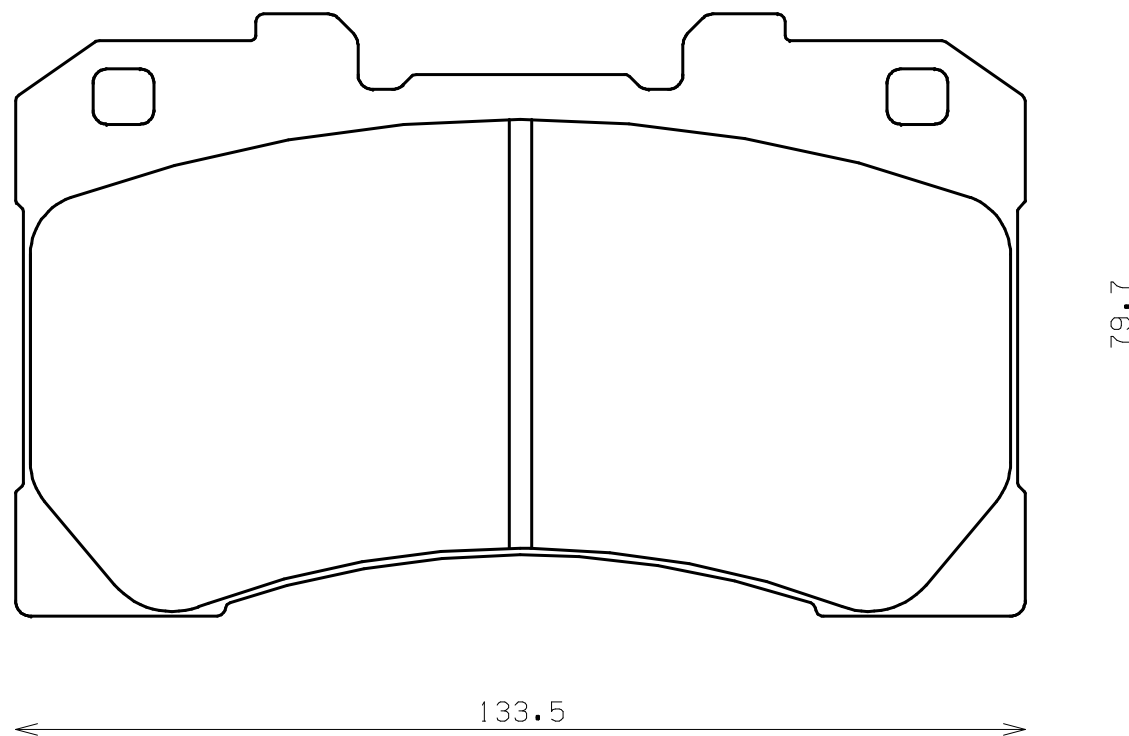

*ENDLESS*

Thickness : 15.0

Part No : EP558