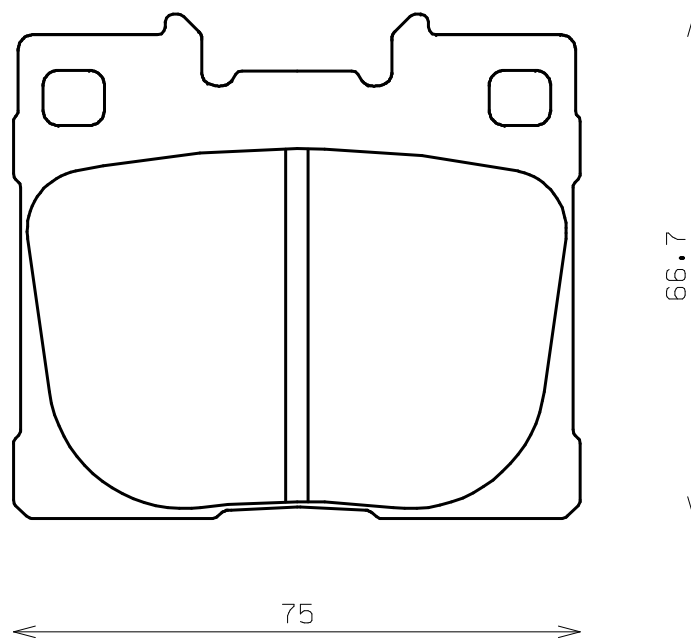

*ENDLESS*

Thickness : 15.0

Part No : EP559