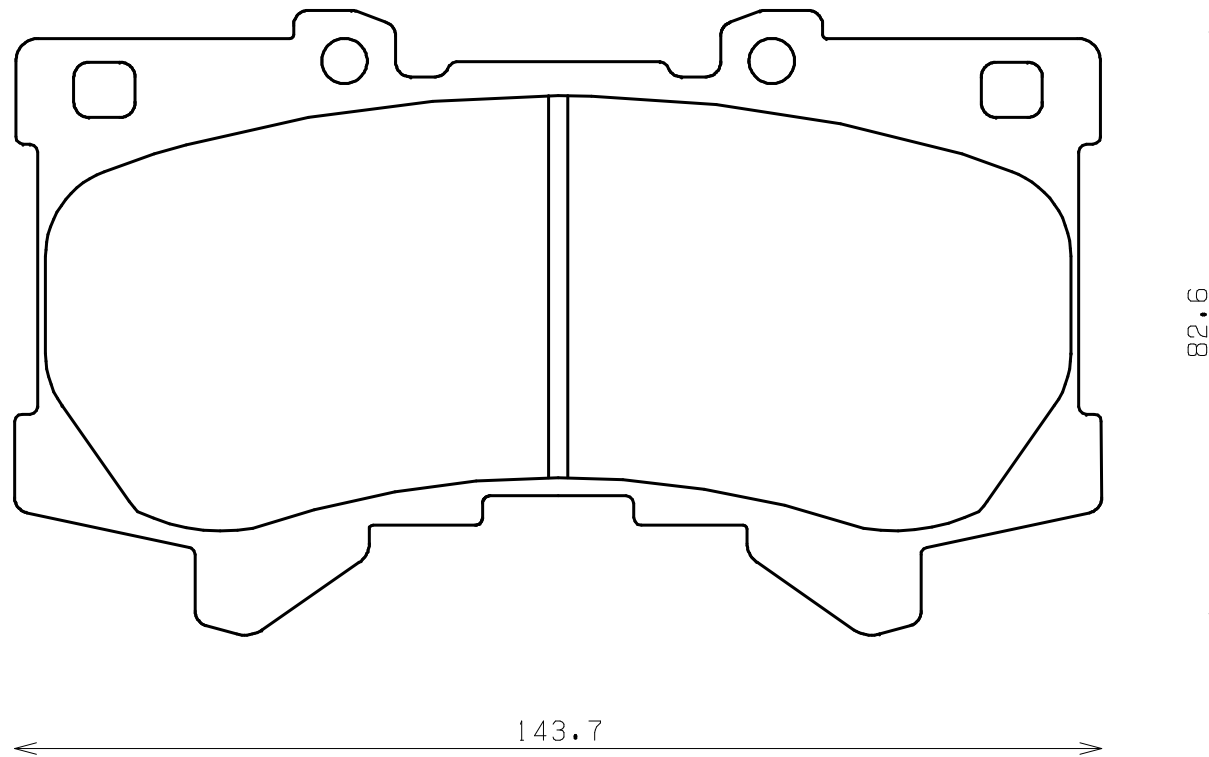

*ENDLESS*

Thickness : 18.0

Part No : EP562