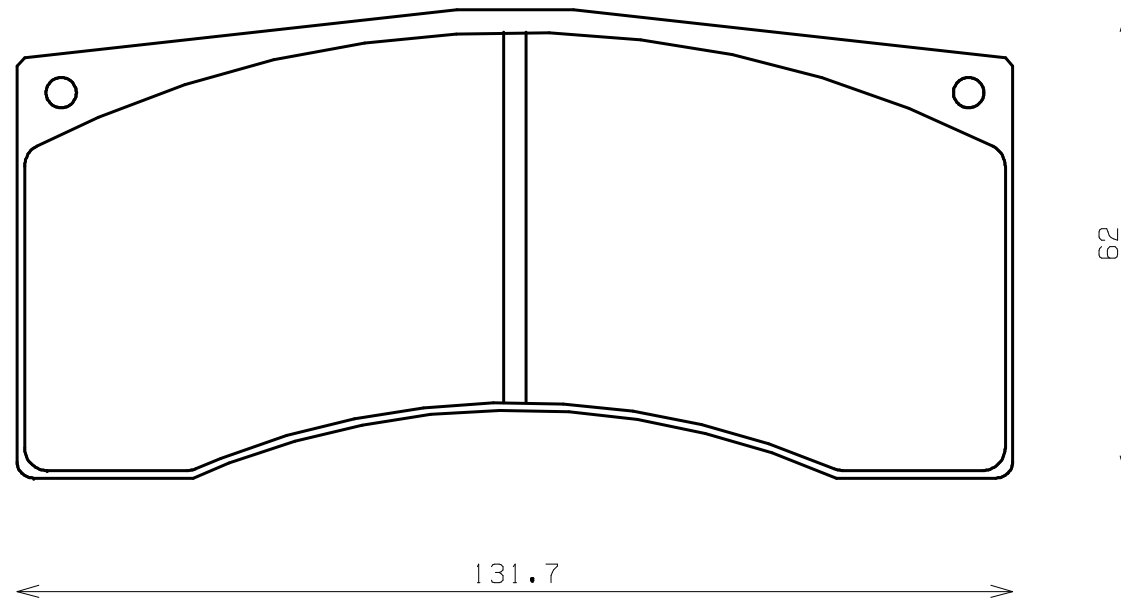

Caliper Brand : Alcon/Brembo/ENDLESS

*ENDLESS*

Thickness : 25.0

Part No : RCP002-25