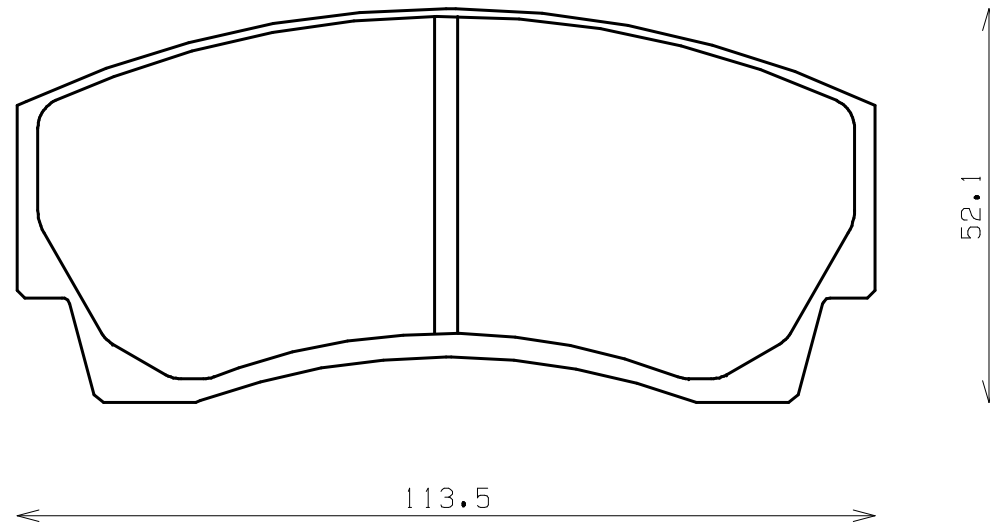

Caliper Brand : Alcon

*ENDLESS*

Thickness : 16.0

Part No : RCP095