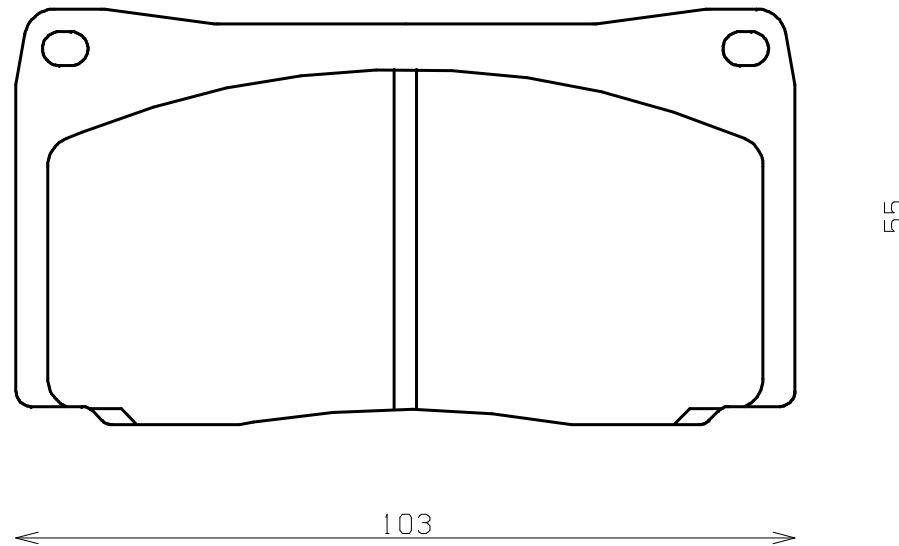

Caliper Brand : ENDLESS

*ENDLESS*

Thickness : 13.5

Part No : RCP164