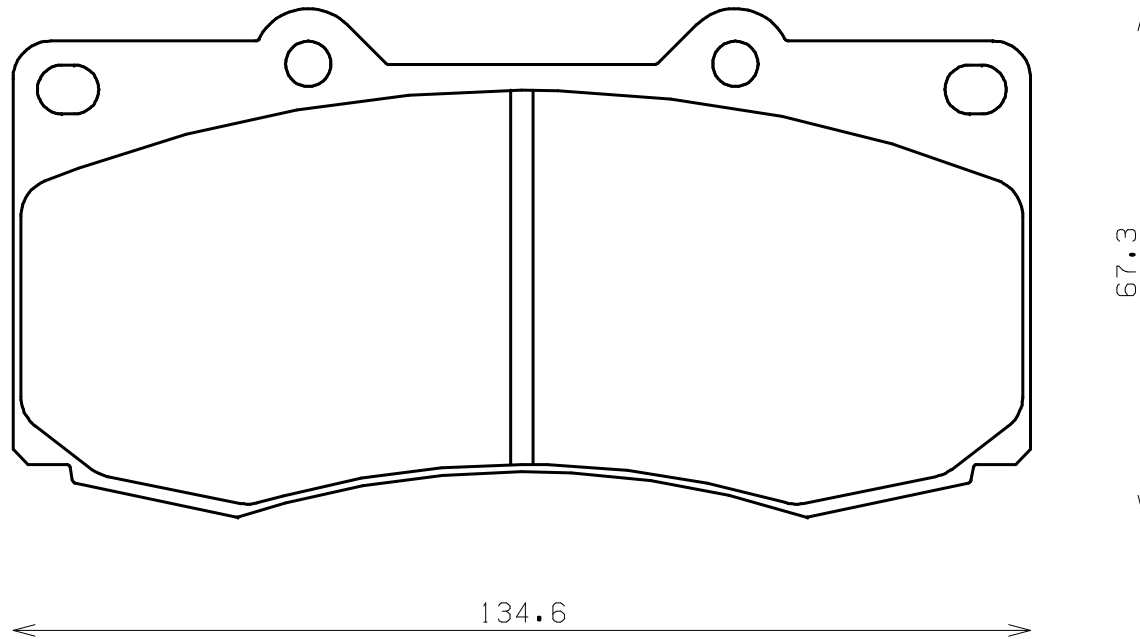

Caliper Brand : ADVICS

*ENDLESS*

Thickness : 15.0

Part No : RCP206