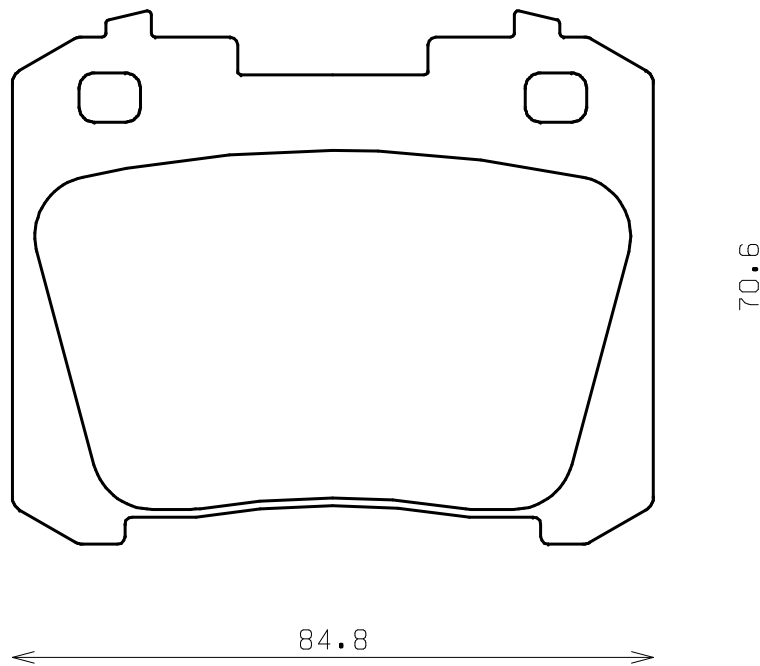

Caliper Brand : ADVICS

*ENDLESS*

Thickness : 15.0

Part No : RCP207